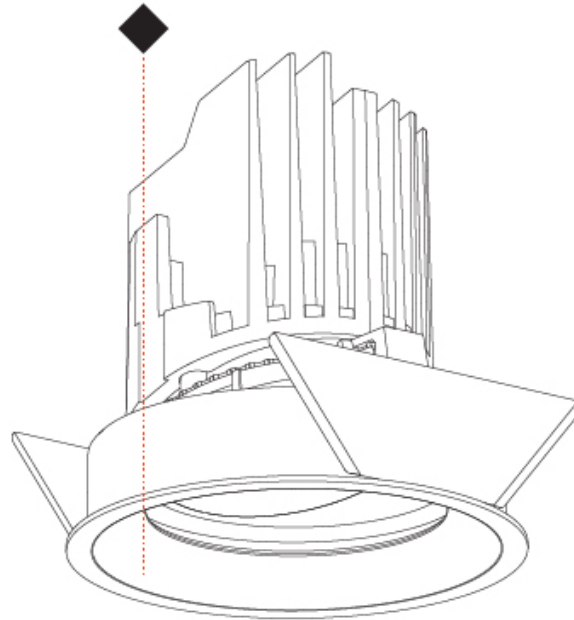

BIONIQ ROUND ADJUSTABLE RECESSED

A35236-

PROJECT

TYPE

SPECIFIER

QUANTITY

DATE